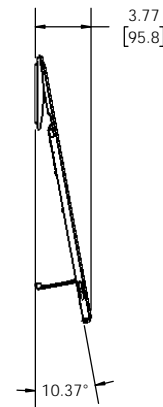

## Large Low Profile 6805-002370

THE INFORMATION AND DESIGNS CONTAINED IN THIS DRAWING ARE CONFIDENTIAL AND THE PROPRIETARY PROPERTY OF MILESTONE AV TECHNOLOGIES NEITHER THIS DESIGN NOR ANY INFORMATION CONTAINED IN THIS DRAWING MAY BE REPRODUCED OR DISCLOSED TO OTHERS WITHOUT THE EXPRESS WRITTEN CONSENT OF MILESTONE AV TECHNOLOGIES. 本图纸所包含的信息和设计均系 Milestone 机密和知识产权, 本图纸包含的设计和信在未经 Milestone 允许情况下均不得复制或泄露

# LL11 CUTSHEET 6805-002370