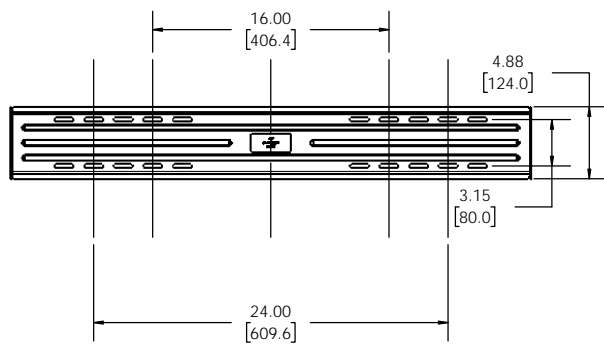

## Large Low Profile 6805-002370

THE INFORMATION AND DESIGNS CONTAINED IN THIS DRAWING ARE CONFIDENTIAL AND THE PROPRIETARY PROPERTY OF MILESTONE AV TECHNOLOGIES NEITHER THIS DESIGN NOR ANY INFORMATION CONTAINED IN THIS DRAWING MAY BE REPRODUCED OR DISCLOSED TO OTHERS WITHOUT THE EXPRESS WRITTEN CONSENT OF MILESTONE AV TECHNOLOGIES. 本图纸所包含的信息和设计均系 Milestone 机密和知识产权, 本图纸包含的设计和信在未经 Milestone 允许情况下均不得复制或泄露

# LL11 CUTSHEET 6805-002370