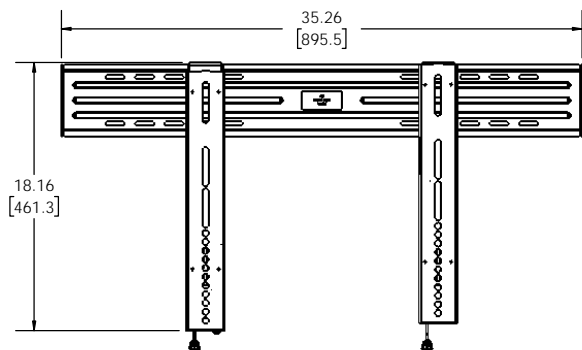

## Large Low Profile 6805-002370

THE INFORMATION AND DESIGNS CONTAINED IN THIS DRAWING ARE CONFIDENTIAL AND THE PROPRIETARY PROPERTY OF MILESTONE AV TECHNOLOGIES NEITHER THIS DESIGN NOR ANY INFORMATION CONTAINED IN THIS DRAWING MAY BE REPRODUCED OR DISCLOSED TO OTHERS WITHOUT THE EXPRESS WRITTEN CONSENT OF MILESTONE AV TECHNOLOGIES. 本图纸所包含的信息和设计均系 Milestone 机密和知识产权, 本图纸包含的设计和信在未经 Milestone 允许情况下均不得复制或泄露

# LL11 CUTSHEET 6805-002370